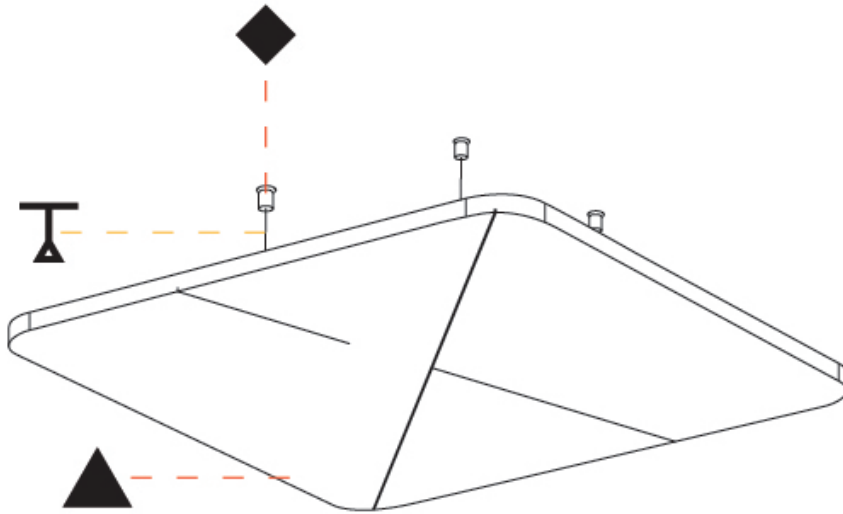

QUANTUM ACOUSTIC PANEL SUSPENSION

A300707-

PROJECT	_____
TYPE	_____
SPECIFIER	_____
QUANTITY	_____
DATE	_____

A