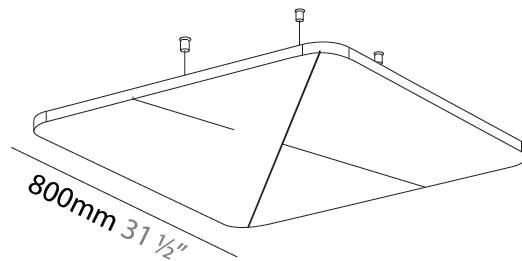

PROJECT	_____
TYPE	_____
SPECIFIER	_____
QUANTITY	_____
DATE	_____

QUANTUM ACOUSTIC PANEL SUSPENSION

A300707-

base number	_____	_____	_____
	Finishes (Diamond)	Finish Options	Cable Length

1. To build a product code in our configurator select the specify button on the base model # product page
2. To build a manual product code on this datasheet choose from the options listed below in blue font and add the suffix to the base model #

GENERAL

Series: Quantum Acoustic Panel
Brand: Prolicht
Division: Architectural
Mounting Type: Suspension
Mounting Location: Ceiling
Subcategory: Acoustic

PHYSICAL

Shape: Round
Length (mm): 800
Length (in): 31 ½
Width (mm): 800
Width (in): 31 ½
Height (mm): 24
Height (in): 15/16

Fixture Finish: [ANC](#) / [ASH](#) / [BNA](#) / [BTC](#) / [BZE](#) / [CEL](#) / [EGG](#) / [EVG](#) / [FOG](#) / [FOS](#) / [FST](#) / [FUA](#) / [IRI](#) / [IRO](#) / [KHA](#) / [LIC](#) / [LIM](#) / [MER](#) / [MSN](#) / [MUS](#) / [ONX](#) / [PEA](#) / [PLU](#) / [POL](#) / [PPY](#) / [RAY](#) / [ROY](#) / [RST](#) / [STE](#) / [SWD](#) / [TAN](#) / [TAU](#)

Holder Finish: [SSR](#) / [BKV](#) / [CWI](#) / [CRY](#) / [HAB](#) / [LAG](#) / [UFT](#) / [ITA](#) / [RUA](#) / [RUR](#) / [MIC](#) / [FTG](#) / [MYG](#) / [TWT](#) / [LOD](#) / [PUS](#) / [FRO](#) / [FUP](#) / [KIA](#) / [POP](#) / [BLS](#) / [SPG](#) / [MEY](#) / [GOH](#) / [GUM](#) / [CHC](#) / [COM](#) / [ABZ](#) / [JAG](#)

Fixture Material: Aluminum
Cable Details: [2000mm](#) / [6000mm](#) [Transparent Cable](#)

ELECTRICAL

LED

OPTICAL

RATINGS AND CERTIFICATIONS

Certified By: CSA Certified to UL and CSA Standards
IP rating: IP20