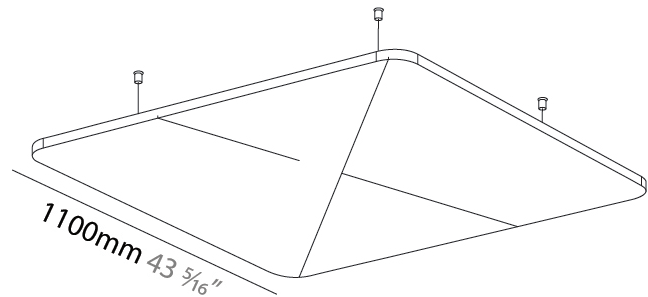

Fixture Material: Aluminum
 Cable Details: [2000mm](#) / [6000mm](#) Transparent Cable

ELECTRICAL

LED

OPTICAL

RATINGS AND CERTIFICATIONS

Certified By: CSA Certified to UL and CSA Standards
 IP rating: IP20