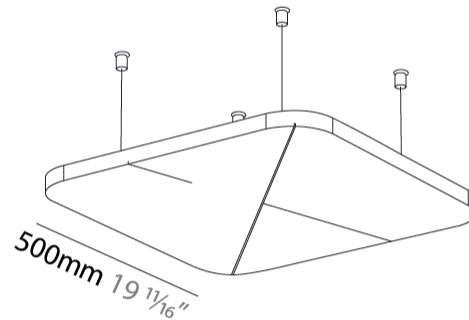

PROJECT	_____
TYPE	_____
SPECIFIER	_____
QUANTITY	_____
DATE	_____

QUANTUM ACOUSTIC PANEL SUSPENSION

A300706-

base number	Finishes (Diamond)	Finish Options	Cable Length

1. To build a product code in our configurator select the specify button on the base model # product page
2. To build a manual product code on this datasheet choose from the options listed below in blue font and add the suffix to the base model #

GENERAL

Series: Quantum Acoustic Panel
Brand: Prolicht
Division: Architectural
Mounting Type: Suspension
Mounting Location: Ceiling
Subcategory: Acoustic

PHYSICAL

Shape: Round
Length (mm): 500
Length (in): 19 11/16
Width (mm): 500
Width (in): 19 11/16
Height (mm): 24
Height (in): 15/16

Fixture Finish: [ANC / ASH / BNA / BTC / BZE / CEL / EGG / EVG / FOG / FOS / FST / FUA / IRI / IRO / KHA / LIC / LIM / MER / MSN / MUS / ONX / PEA / PLU / POL / PPY / RAY / ROY / RST / STE / SWD / TAN / TAU](#)

Holder Finish: [SSR / BKV / CWI / CRY / HAB / LAG / UFT / ITA / RUA / RUR / MIC / FTG / MYG / TWT / LOD / PUS / FRO / FUP / KIA / POP / BLS / SPG / MEY / GOH / GUM / CHC / COM / ABZ / JAG](#)

Fixture Material: [Aluminum](#)
[Cable Details: 2000mm / 6000mm Transparent Cable](#)

ELECTRICAL

LED

OPTICAL

RATINGS AND CERTIFICATIONS

Certified By: CSA Certified to UL and CSA Standards
IP rating: IP20